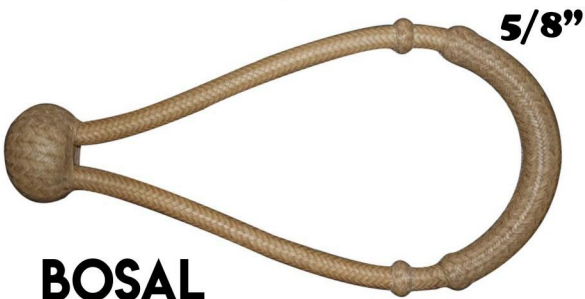

BOSAL
PRODUCT MADE FROM RAWHIDE BY JORDY BARTOLOME
DETAILS Cheeks natural & Noseband and Heelknot color natural
PLAIT 18 - 24 - 28 - 36 - 42 and more
COLOR Mahogany-Caramel-Natural-Black-Red
* Get your product in www.Tackroom-Ratingen.de