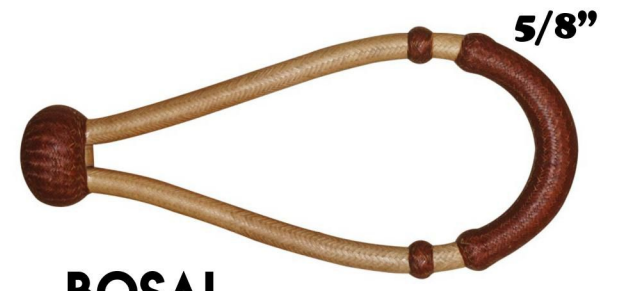

**BOSAL**  
PRODUCT MADE FROM RAWHIDE BY JORDY BARTOLOME  
DETAILS Cheeks caramel & Noseband and Heelknot color mahogany  
PLAIT 18 - 24 - 28 - 36 - 42 and more  
COLOR Mahogany-Caramel-Natural-Black-Red  
\* Get your product in [www.Tackroom-Ratingen.de](http://www.Tackroom-Ratingen.de)

# VISIT OUR ONLINE STORE

Find all products at [www.TackRoom-Ratingen.de](http://www.TackRoom-Ratingen.de)

☰ BOSALS | HANGER | MECATEN | ROMAL REINS | CINCHES

**BOSAL**  
PRODUCT MADE FROM RAWHIDE BY JORDY BARTOLOME  
DETAILS Cheeks natural & Noseband and Heelknot color dark caramel  
PLAIT 18 - 24 - 28 - 36 - 42 and more  
COLOR Mahogany-Caramel-Natural-Black-Red  
\* Get your product in [www.Tackroom-Ratingen.de](http://www.Tackroom-Ratingen.de)

**BOSAL**  
PRODUCT MADE FROM RAWHIDE BY JORDY BARTOLOME  
DETAILS Cheeks natural & Noseband and Heelknot color mahogany  
PLAIT 18 - 24 - 28 - 36 - 42 and more  
COLOR Mahogany-Caramel-Natural-Black-Red  
\* Get your product in [www.Tackroom-Ratingen.de](http://www.Tackroom-Ratingen.de)